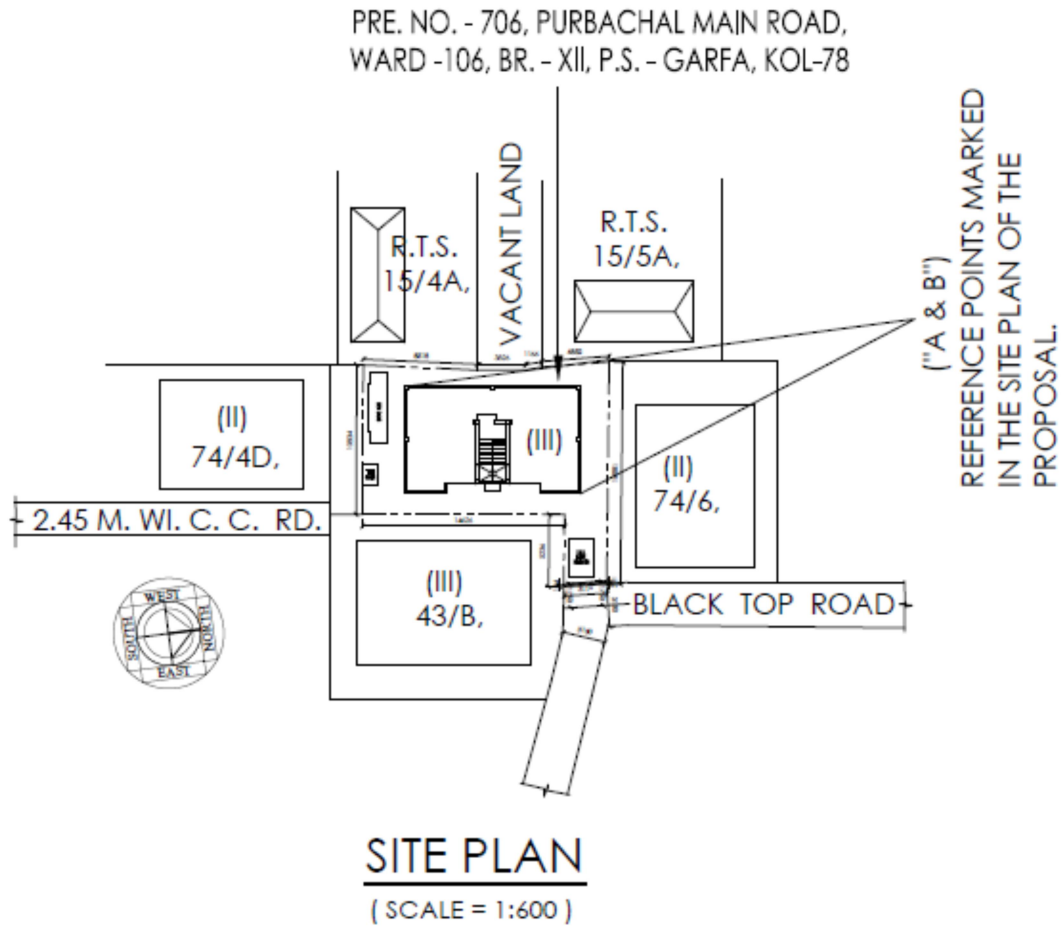

LOCATION MAP:

NAME OF PROJECT: GALPO GRIHO

ADDRESS: 706, Purbachal Main Road, P.O. – Haltu, P.S. – Garfa, Ward No. 106 of Borough – XII of KMC, Kolkata – 700078, WB, India

LATITUDE: 22.30'16"N, LONGITUDE: 88.23'20"E